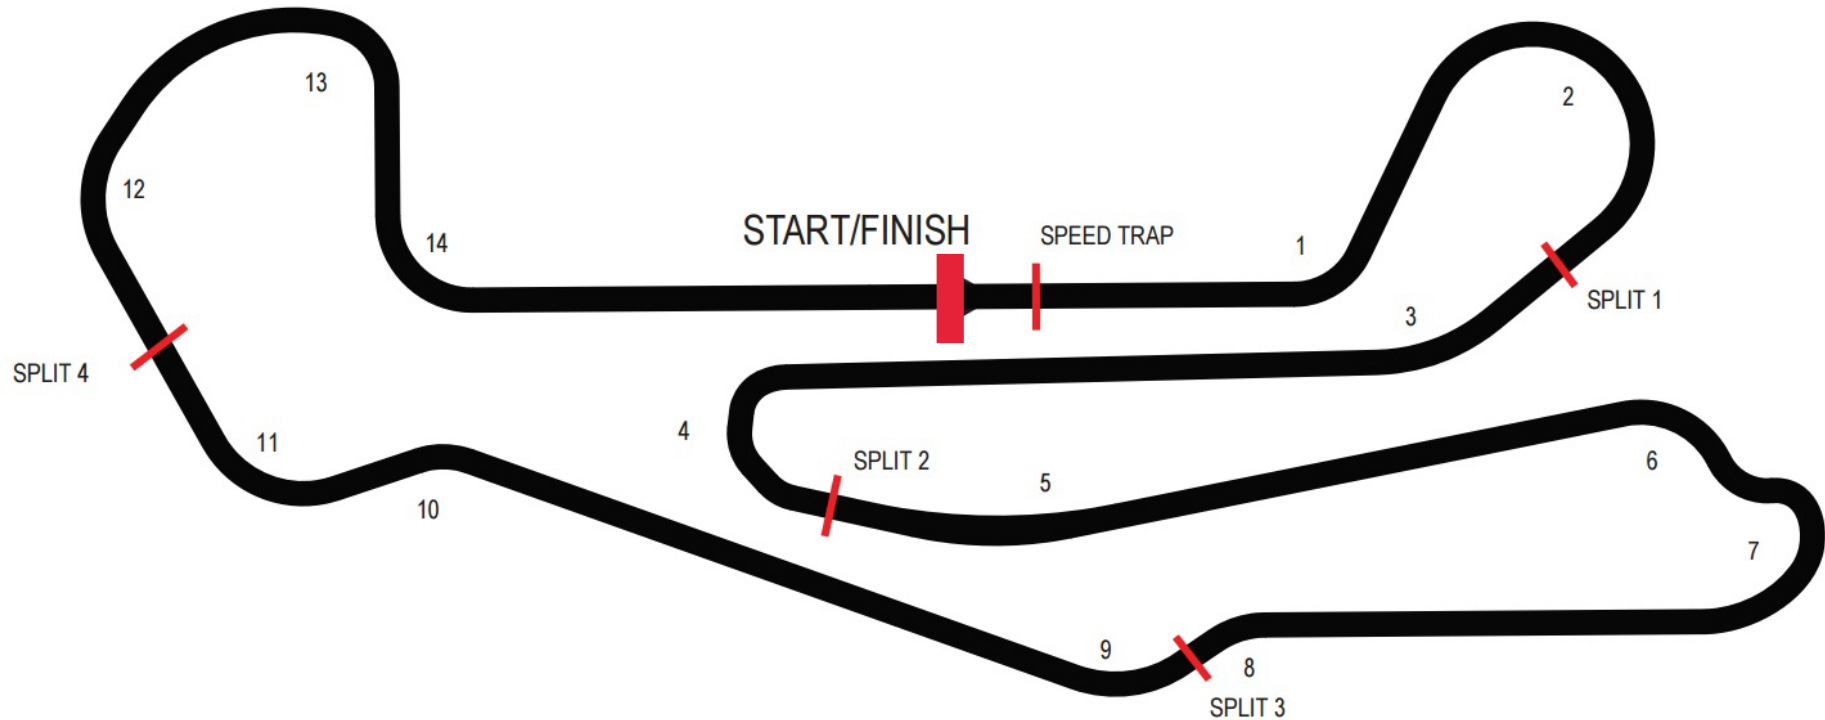

Barber Motorsports Park

Course Length: 2.38 miles
(3.830km)

Coordinates:
33°31'57"N 86°37'09"W

Pole: Riders
Right
Direction:
Clockwise

14 Turns
7 Left , 7 Right
Longest Straight:
1640 Feet